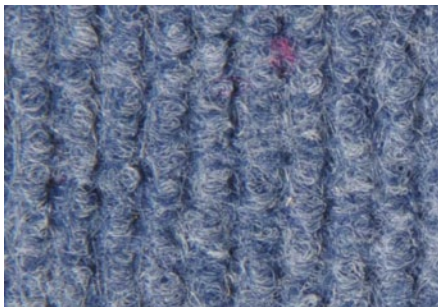

The Regency cord carpet range is a lightweight, resine backed carpet available in 22 colours. Regency is an ideal

range to use as marquee carpet as it is cost effective, easy to lay and offers a great finish to any marquee.

Navy Blue

Marine Blue

Electric Blue

Pale Blue

Powder Blue

Anthracite

Mid Grey

Light Grey