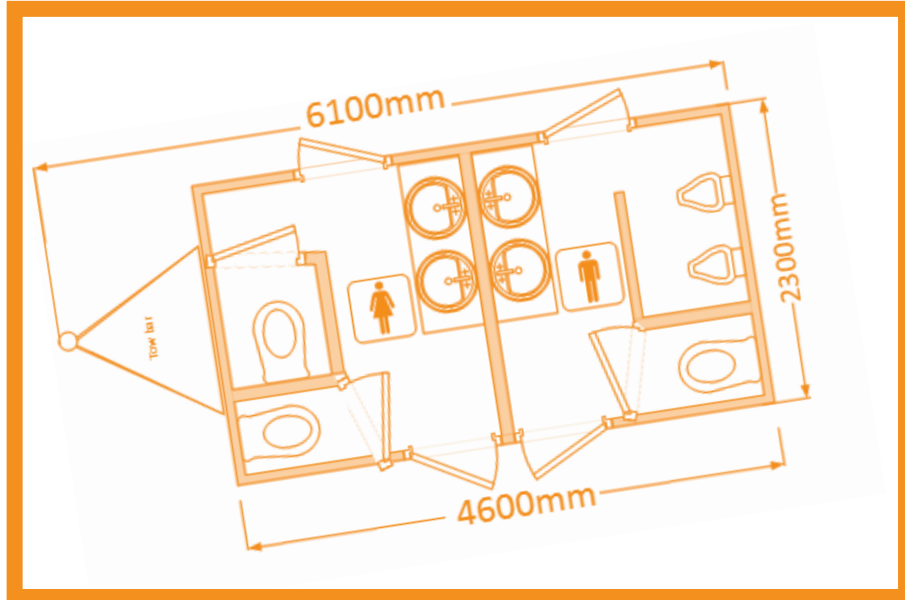

crackerjack

marquee company

www.crackerjackmarquees.co.uk

where your vision becomes reality

LUXURY PORTABLE TOILETS

A completely self-contained re-circulating, Luxury toilet trailer unit comprising 2 ladies cubicles, 1 gent's cubicle and 2 urinals. Modern bright interior with oak cabinets, black marble-effect worktops, large mirrors and down lighters + Chrome taps.

"...at CrackerJack, image is everything"

LUXURY PORTABLE SELF CONTAINED TOILETS

CRACKERJACK 175

A completely self-contained re-circulating, Luxury toilet trailer unit comprising 2 ladies cubicles, 1 gent's cubicle and 2 urinals. Modern bright interior with oak cabinets, black marble-effect worktops, large mirror and down lighters + Chrome taps.

- Height: 3.05m
- Capacity: 75 to 175 people over an 8 hr event
- Skirts: Supplied with matching skirts
- Aluminium steps: allow 1m
- Heaters included

CRACKERJACK 250

A completely self-contained re-circulating, Luxury toilet trailer unit comprising 3 ladies cubicles, 1 gent's cubicle and 3 urinals.

- Height: 3.05m
- Capacity: 150 to 250 people over an 8 hr event
- Skirts: Supplied with matching skirts.
- Aluminium steps: allow 1m
- Heaters included

All our units are fully stocked with toilet rolls, hand towels and luxury soap and hand cream. Only requires a standard mains power supply. (25m extension cord supplied)