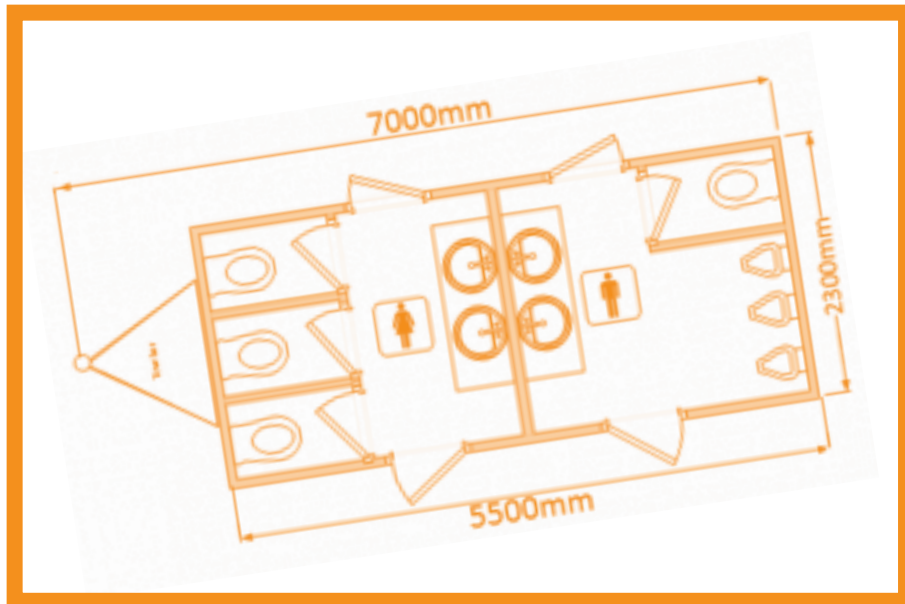

"...at CrackerJack, image is everything"

LUXURY PORTABLE SELF CONTAINED TOILETS

CRACKERJACK 175

A completely self-contained re-circulating, Luxury toilet trailer unit comprising 2 ladies cubicles, 1 gent's cubicle and 2 urinals. Modern bright interior with oak cabinets, black marble-effect worktops, large mirror and down lighters + Chrome taps.

- Height: 3.05m
- Capacity: 75 to 175 people over an 8 hr event
- Skirts: Supplied with matching skirts
- Aluminium steps: allow 1m
- Heaters included

CRACKERJACK 250

A completely self-contained re-circulating, Luxury toilet trailer unit comprising 3 ladies cubicles, 1 gent's cubicle and 3 urinals.

- Height: 3.05m
- Capacity: 150 to 250 people over an 8 hr event
- Skirts: Supplied with matching skirts.
- Aluminium steps: allow 1m
- Heaters included

All our units are fully stocked with toilet rolls, hand towels and luxury soap and hand cream. Only requires a standard mains power supply. (25m extension cord supplied)